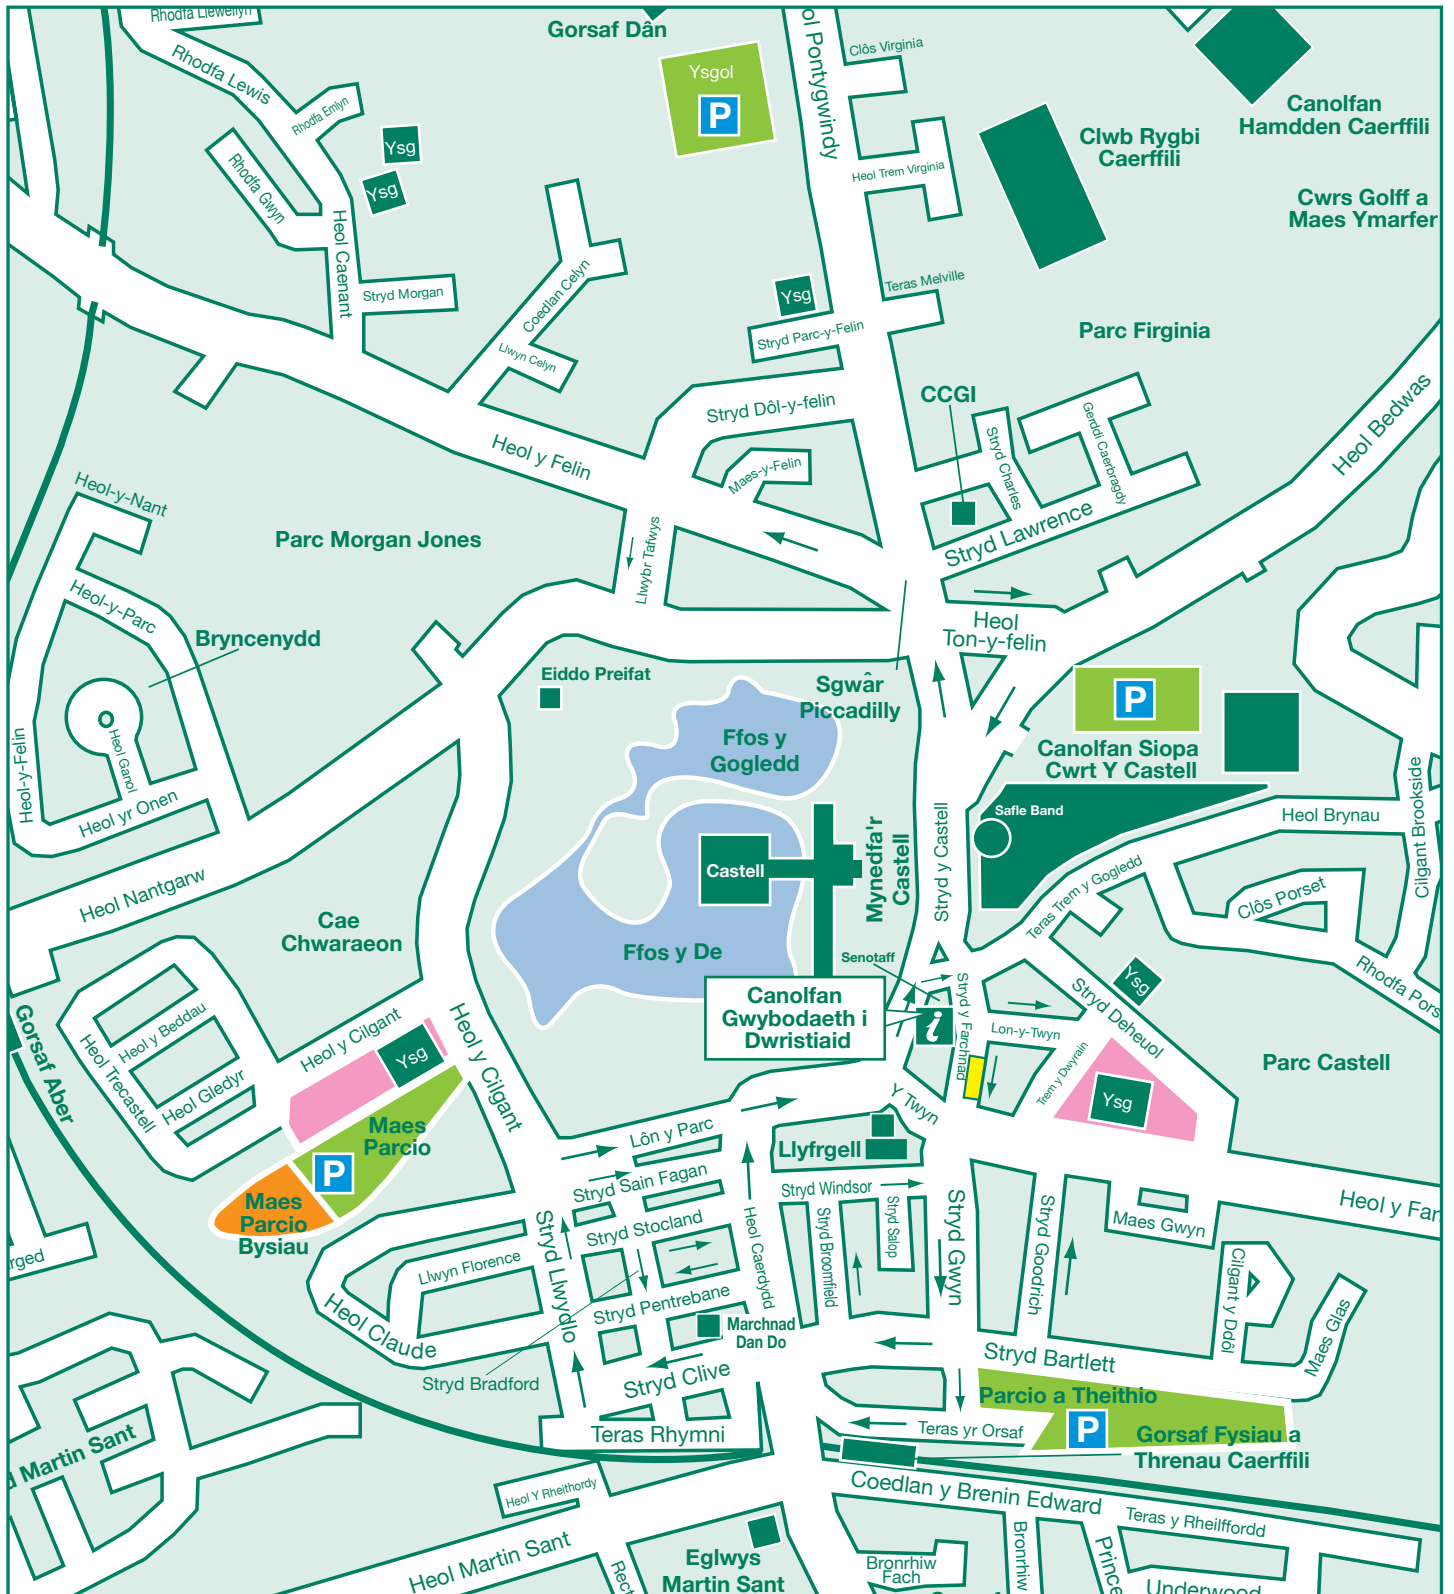

Parking Map

Caerphilly Christmas Market

- Public Parking
- Trader's Parking
- Pre-booked Coach Parking
- Event Site / Road Closure Area
- Coach drop off & collection point (CF83 1NX)

Map Parcio

Marchad Nadolig Caerffili

- Parcio Cyhoeddus
- Parcio i Fasnachwyr
- Parcio i fysus wedi archebu ymlaen llaw

- Safle'r Digwyddiad / Ardal Cau'r Heolydd
- Man codi a gollwng i fysus (CF83 1NX)