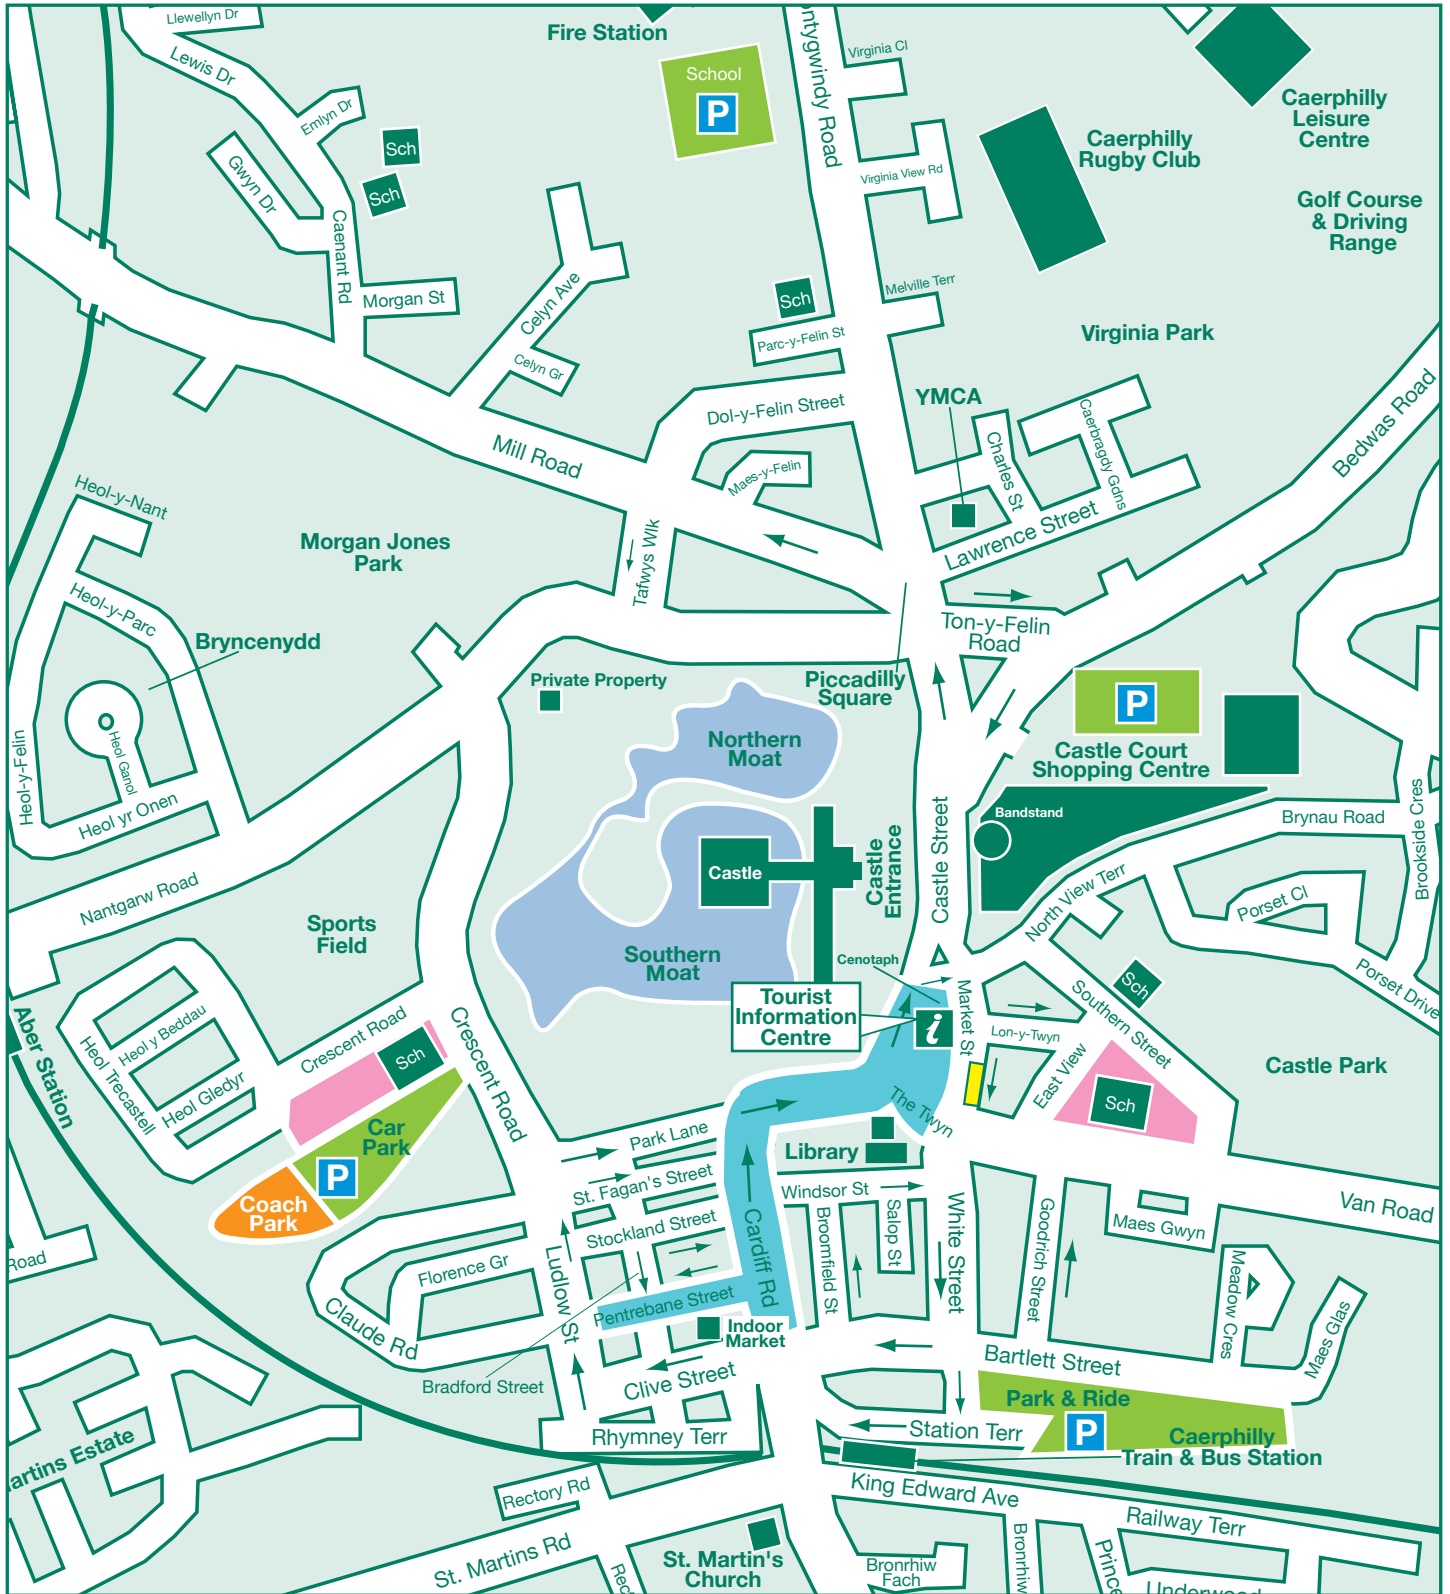

Parking Map

Caerphilly Christmas Market

- Public Parking
- Trader's Parking
- Pre-booked Coach Parking
- Event Site / Road Closure Area
- Coach drop off & collection point (CF83 1NX)

Map Parcio

Marchad Nadolig Caerffili

- Parcio Cyhoeddus
- Parcio i Fasnachwyr
- Parcio i fysus wedi archebu ymlaen llaw

- Safle'r Digwyddiad / Ardal Cau'r Heolydd
- Man codi a gollwng i fysus (CF83 1NX)