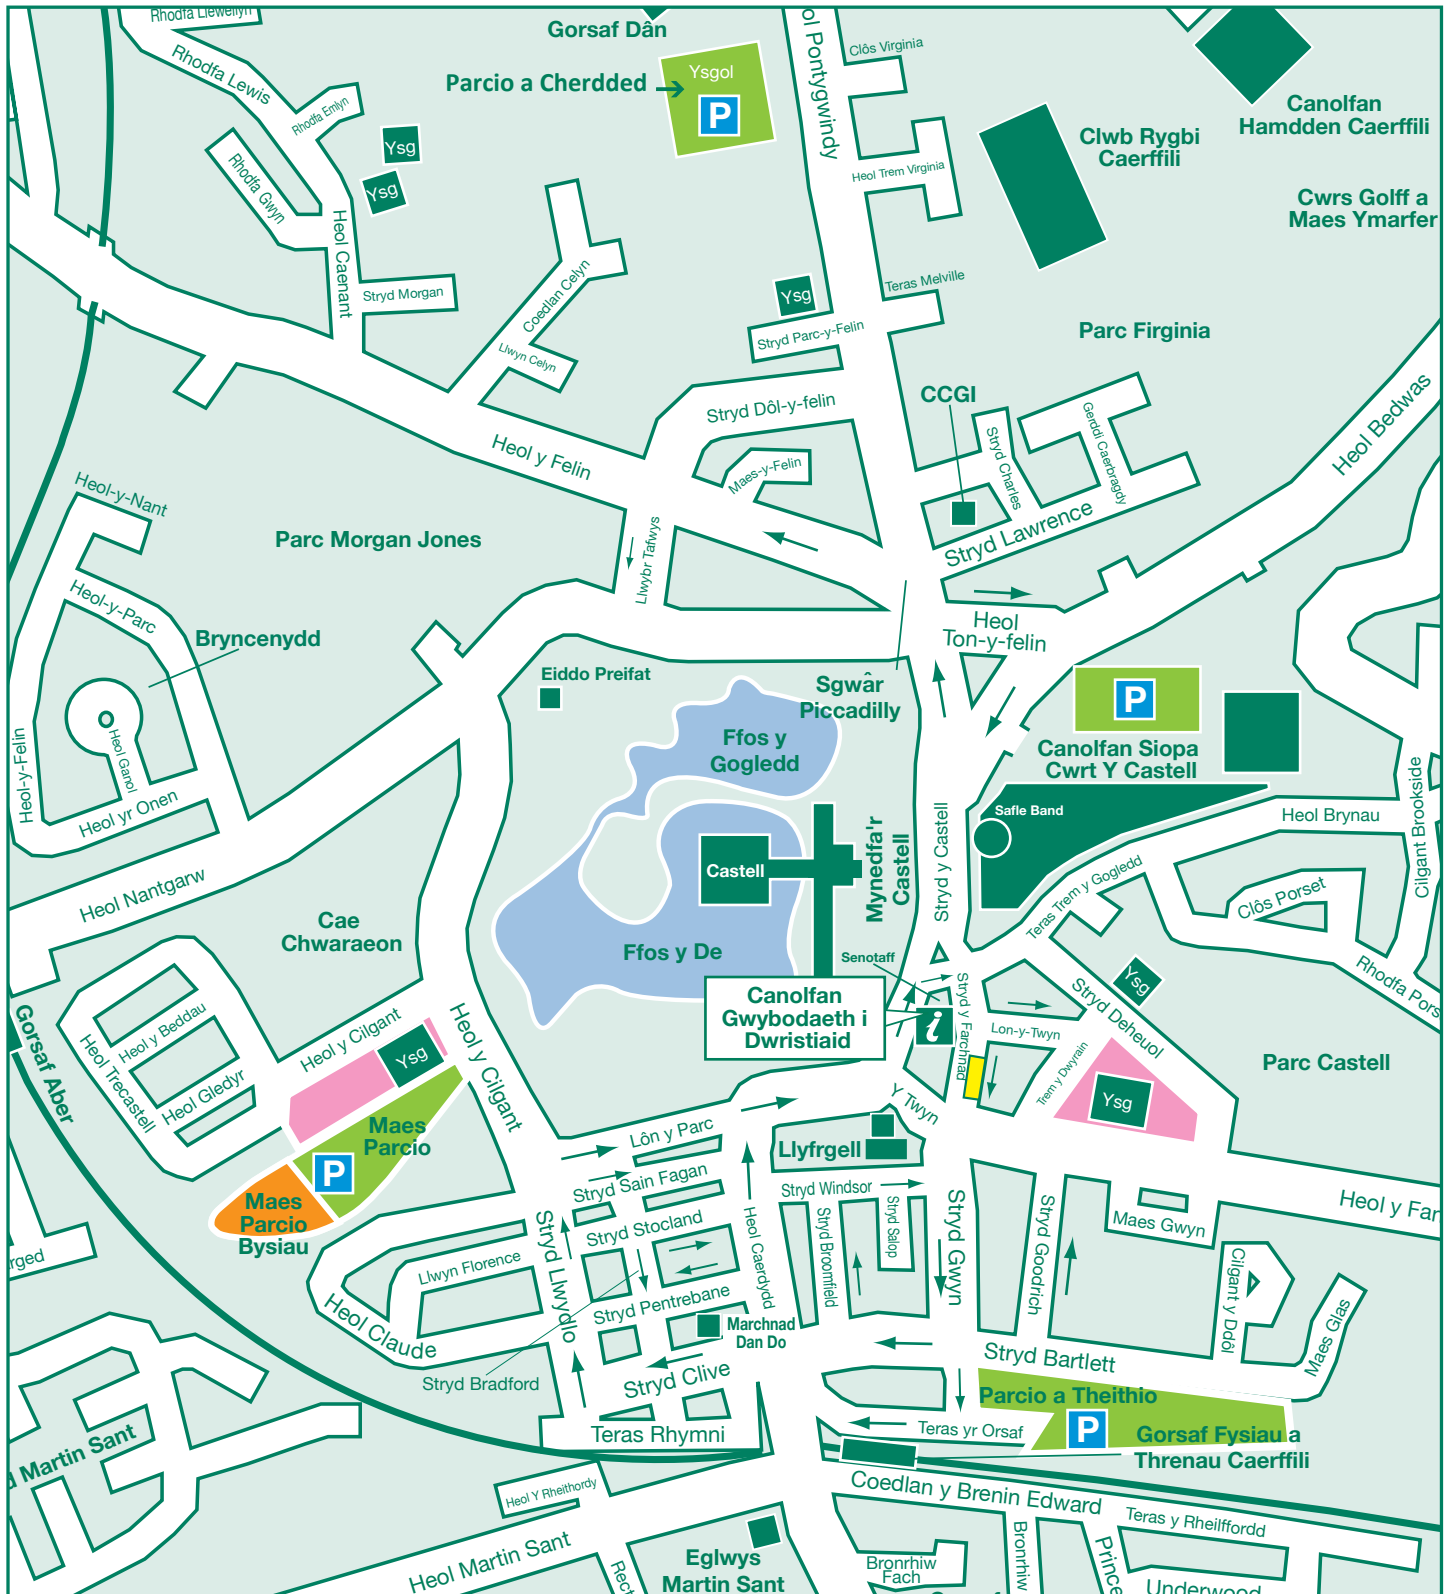

Parking Map

Caerphilly Christmas Market

- | | | | |
|--|--------------------------|---|--|
|  | Public Parking |  | Event Site / Road Closure Area |
|  | Trader's Parking |  | Coach drop off & collection point (CF83 1NX) |
|  | Pre-booked Coach Parking | | |

Map Parcio

Marchad Nadolig Caerffili

- Parcio Cyhoeddus
- Parcio i Fasnachwyr
- Parcio i fysus wedi archebu ymlaen llaw

- Safle'r Digwyddiad / Ardal Cau'r Heolydd
- Man codi a gollwng i fysus (CF83 1NX)