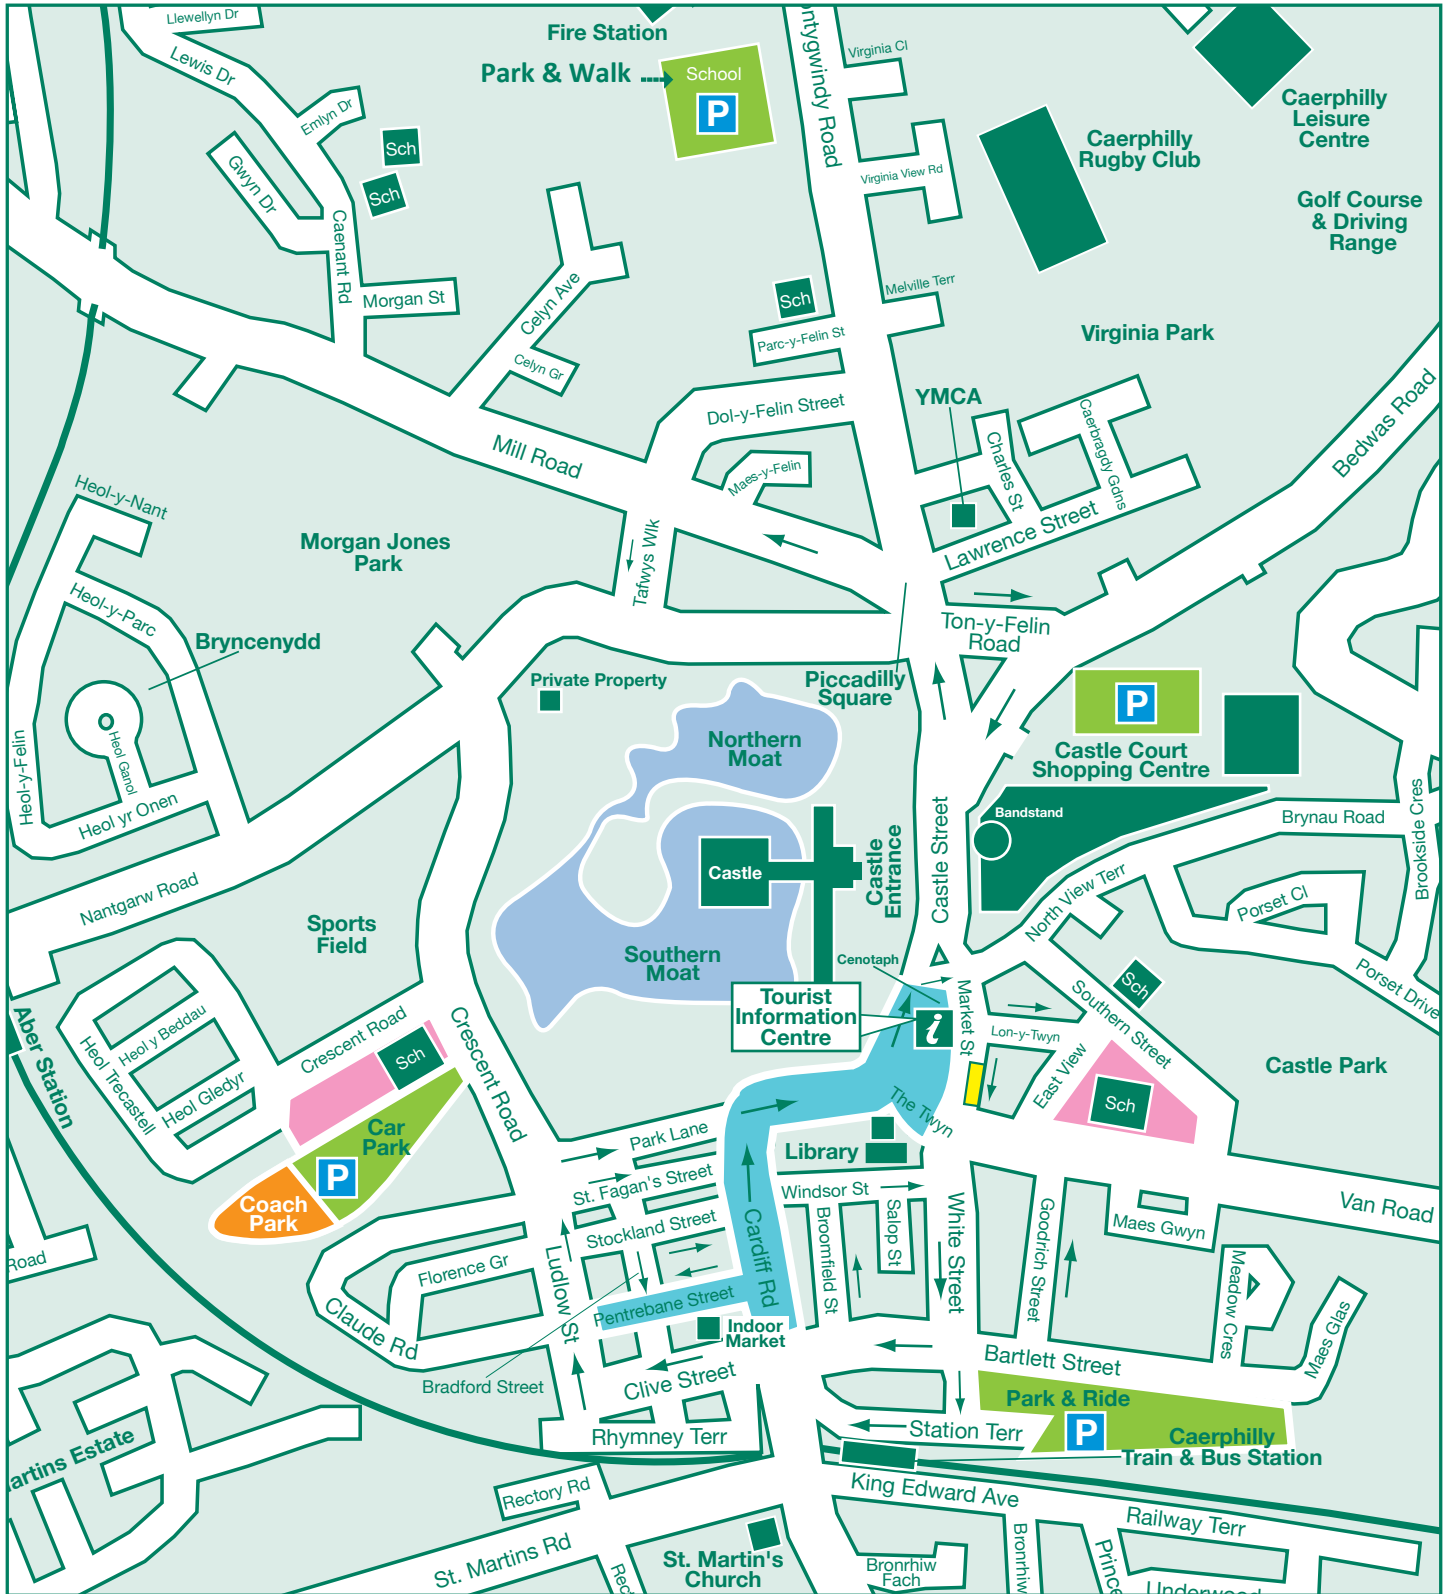

Parking Map

Caerphilly Christmas Market

- | | | | |
|--|--------------------------|---|--|
|  | Public Parking |  | Event Site / Road Closure Area |
|  | Trader's Parking |  | Coach drop off & collection point (CF83 1NX) |
|  | Pre-booked Coach Parking | | |

Map Parcio

Marchad Nadolig Caerffili

- Parcio Cyhoeddus
- Parcio i Fasnachwyr
- Parcio i fysus wedi archebu ymlaen llaw

- Safle'r Digwyddiad / Ardal Cau'r Heolydd
- Man codi a gollwng i fysus (CF83 1NX)