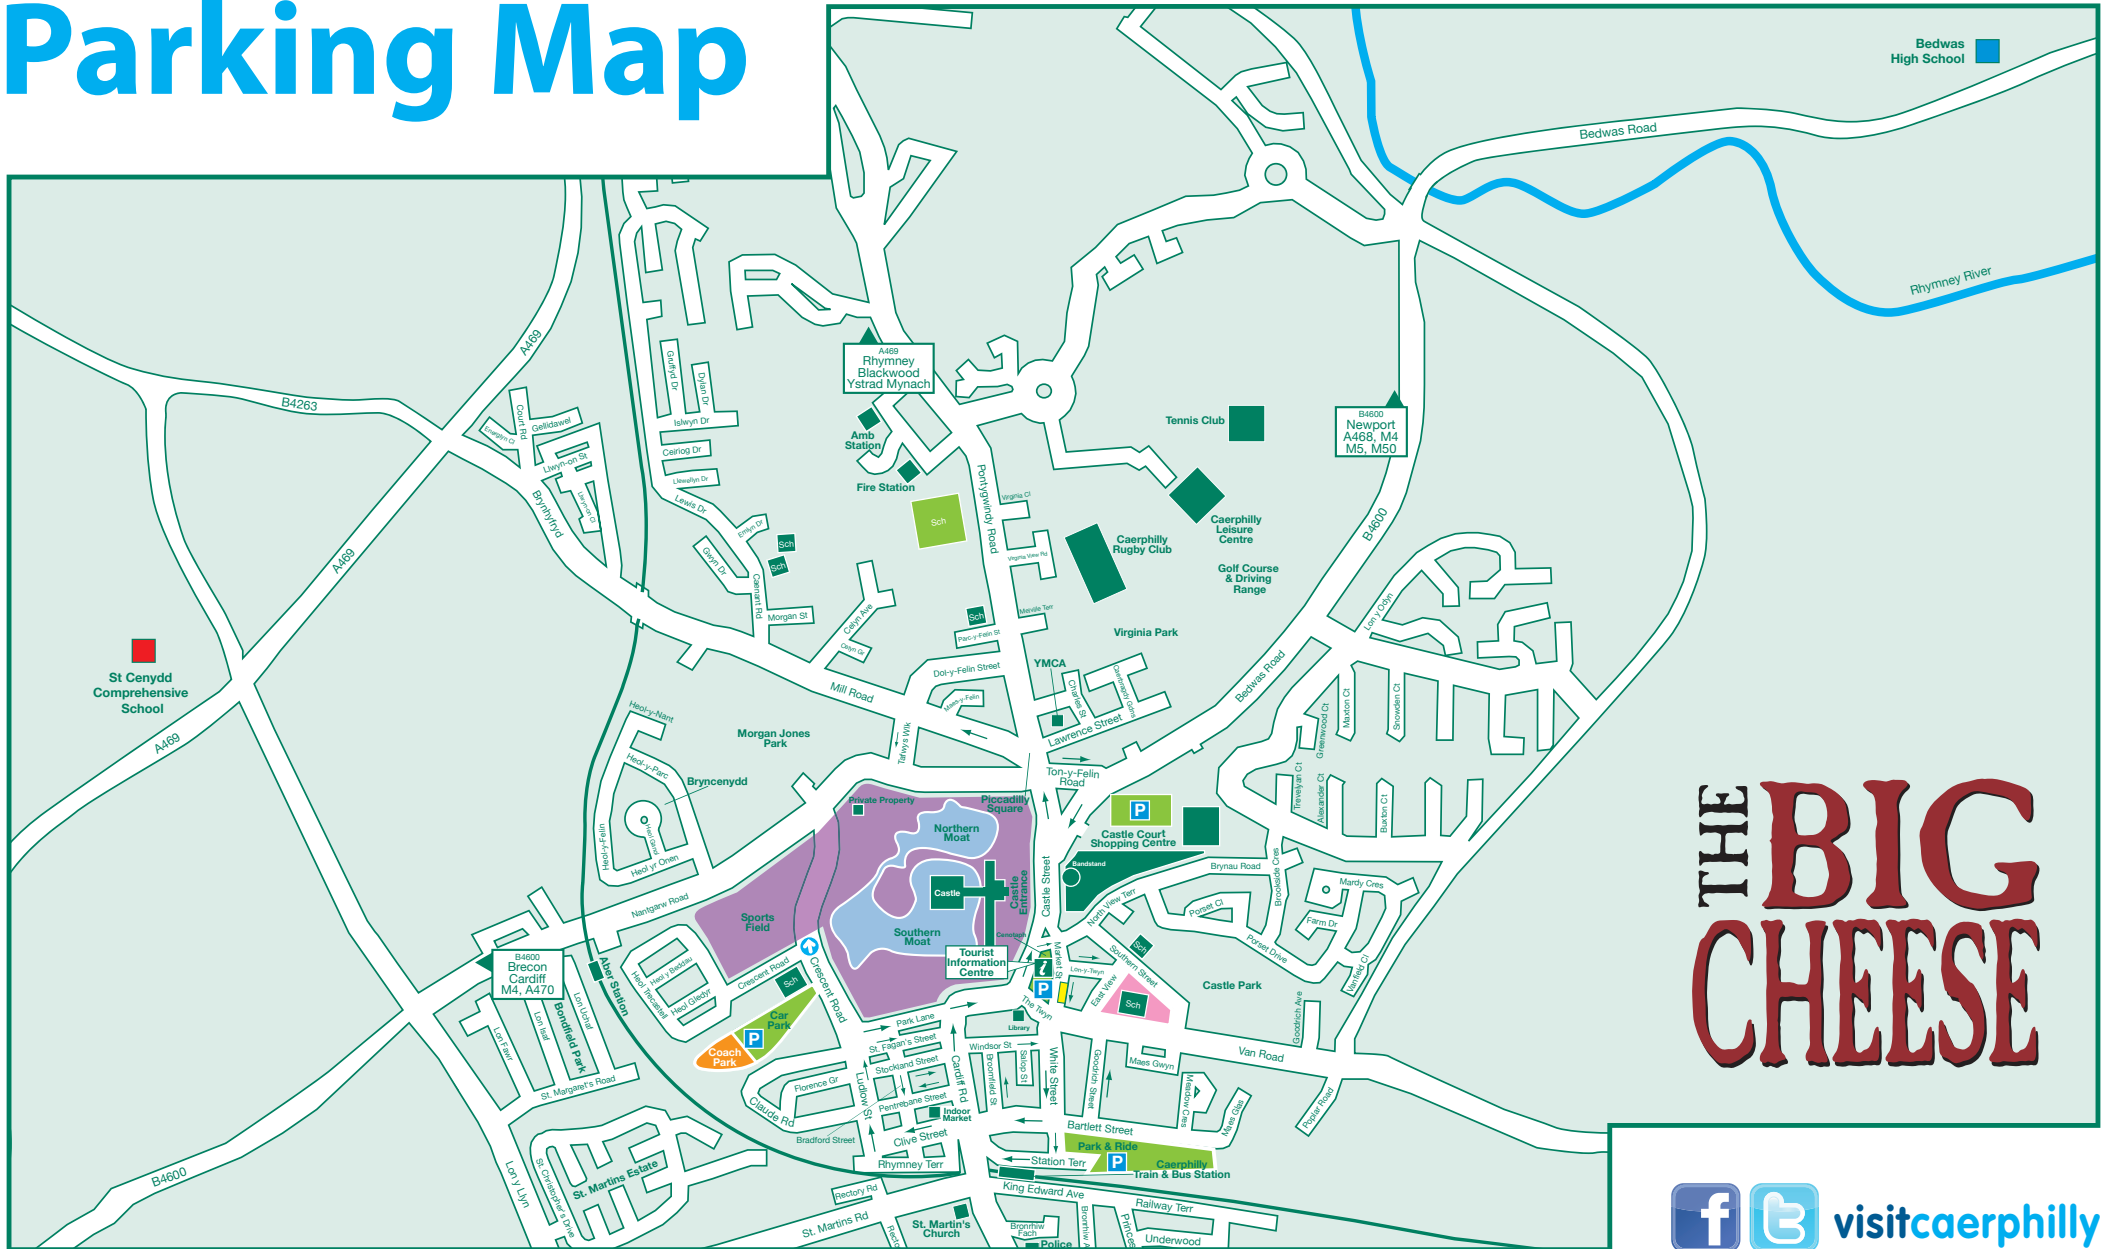

Parking Map

THE BIG CHEESE

- Public Parking
- Pre-booked Coach Parking
- Coach drop off & collection point (CF83 1NX)
- Park & Ride
- Park & Ride and Overflow Coach Parking
- Event Site / Road Closure Area (no through access)
- ↑
 Entrance